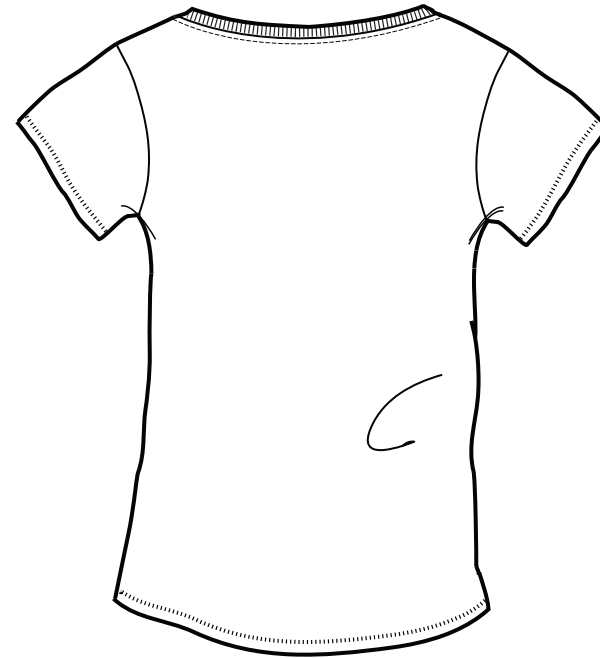

FRONT

BACK

SIZES		XS	S	M	L	XL	XXL
A	Half Chest 2,5cm below armhole	42	44,5	47,5	50,5	53,5	56,5
B	Body Length (from HPS)	62	64	66	68	69	69
C	Sleeve length	15	15	16	16	17	17